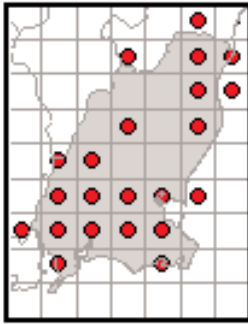

## Co. Waterford

Frog distribution obtained for the Hop to It Survey 2003.

Combined frog distribution obtained for the Hop to It Surveys 1997 & 2003.

Distribution based on all published frog surveys (1979 - 2003)

## Co. Westmeath

Frog distribution obtained for the Hop to It Survey 2003.

Combined frog distribution obtained for the Hop to It Surveys 1997 & 2003.

Distribution based on all published frog surveys (1979 - 2003)

## Co. Wexford

Frog distribution obtained for the Hop to It Survey 2003.

Combined frog distribution obtained for the Hop to It Surveys 1997 & 2003.

Distribution based on all published frog surveys (1979 - 2003)