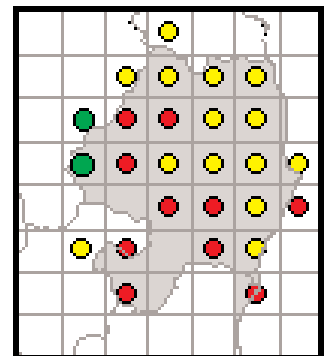

## Co. Wexford

Frog distribution obtained for the Hop to It Survey 2003.

Combined frog distribution obtained for the Hop to It Surveys 1997 & 2003.

Distribution based on all published frog surveys (1979 - 2003)

## Co. Wicklow

Frog distribution obtained for the Hop to It Survey 2003.

Combined frog distribution obtained for the Hop to It Surveys 1997 & 2003.

Distribution based on all published frog surveys (1979 - 2003)