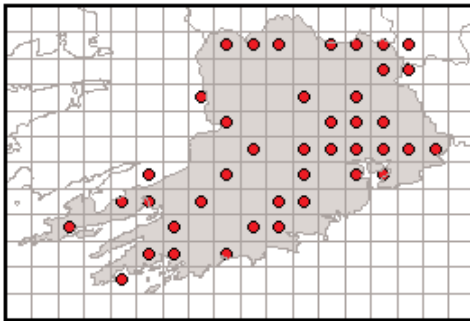

## **APPENDIX IX**

**Maps Showing the Distribution of the Common Frog in Each County in Ireland. From the Hop to It 1997 and 2003 Surveys**

## Co. Armagh

Frog distribution obtained for the Hop to It Survey 2003.

Combined frog distribution obtained for the Hop to It Surveys 1997 & 2003.

Distribution based on all published frog surveys (1979 - 2003)

## Co. Clare

Frog distribution obtained for the Hop to It Survey 2003.

Combined frog distribution obtained for the Hop to It Surveys 1997 & 2003.

Distribution based on all published frog surveys (1979 - 2003)

## Co. Cork

Frog distribution obtained for the Hop to It Survey 2003.

Combined frog distribution obtained for the Hop to It Surveys 1997 & 2003.

Distribution based on all published frog surveys (1979 - 2003)