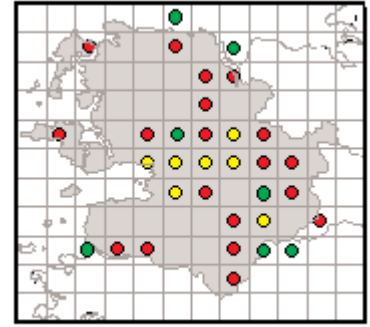

## Co. Longford

Frog distribution obtained for the Hop to It Survey 2003.

Combined frog distribution obtained for the Hop to It Surveys 1997 & 2003.

Distribution based on all published frog surveys (1979 - 2003)

## Co. Louth

Frog distribution obtained for the Hop to It Survey 2003.

Combined frog distribution obtained for the Hop to It Surveys 1997 & 2003.

## Co. Mayo

Frog distribution obtained for the Hop to It Survey 2003.

Combined frog distribution obtained for the Hop to It Surveys 1997 & 2003.

Distribution based on all published frog surveys (1979 - 2003)