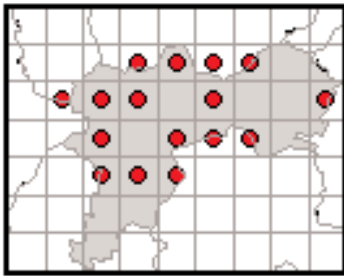

Co. Offaly

Frog distribution obtained for the Hop to It Survey 2003.