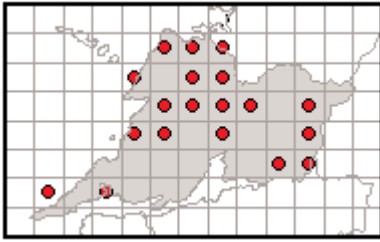

## **APPENDIX IX**

**Maps Showing the Distribution of the Common Frog in Each County in Ireland. From the Hop to It 1997 and 2003 Surveys**

## Co. Armagh

Frog distribution obtained for the Hop to It Survey 2003.

Combined frog distribution obtained for the Hop to It Surveys 1997 & 2003.

Distribution based on all published frog surveys (1979 - 2003)

## Co. Clare

Frog distribution obtained for the Hop to It Survey 2003.

Combined frog distribution obtained for the Hop to It Surveys 1997 & 2003.

Distribution based on all published frog surveys (1979 - 2003)

## Co. Cork

Frog distribution obtained for the Hop to It Survey 2003.

Combined frog distribution obtained for the Hop to It Surveys 1997 & 2003.

Distribution based on all published frog surveys (1979 - 2003)