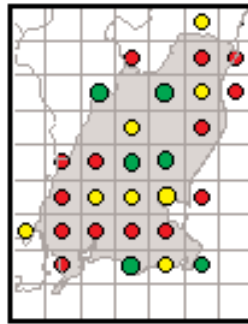

- Hop to It Frog Survey 2003
- Hop to It Frog Survey 1997
- Hop to It Frog Survey 1997 & 2003
- All published frog surveys (1979 - 2003)

## Co. Waterford

Frog distribution obtained for the Hop to It Survey 2003.

Combined frog distribution obtained for the Hop to It Surveys 1997 & 2003.

Distribution based on all published frog surveys (1979 - 2003)

## Co. Westmeath

Frog distribution obtained for the Hop to It Survey 2003.

Combined frog distribution obtained for the Hop to It Surveys 1997 & 2003.

Distribution based on all published frog surveys (1979 - 2003)

## Co. Wexford

Frog distribution obtained for the Hop to It Survey 2003.

Combined frog distribution obtained for the Hop to It Surveys 1997 & 2003.

Distribution based on all published frog surveys (1979 - 2003)