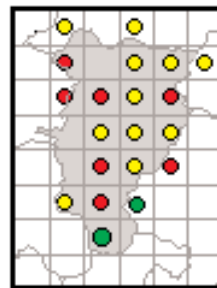

## Co. Fermanagh

Frog distribution obtained for the Hop to It Survey 2003.

Combined frog distribution obtained for the Hop to It Surveys 1997 & 2003.

Distribution based on all published frog surveys (1979 - 2003)

## Co. Galway

Frog distribution obtained for the Hop to It Survey 2003.

Combined frog distribution obtained for the Hop to It Surveys 1997 & 2003.

Distribution based on all published frog surveys (1979 - 2003)

## Co. Kerry

Frog distribution obtained for the Hop to It Survey 2003.

Combined frog distribution obtained for the Hop to It Surveys 1997 & 2003.

Distribution based on all published frog surveys (1979 - 2003)

## Co. Kildare

Frog distribution obtained for the Hop to It Survey 2003.

Combined frog distribution obtained for the Hop to It Surveys 1997 & 2003.

Distribution based on all published frog surveys (1979 - 2003)