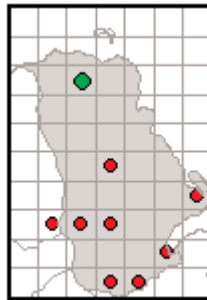

## **APPENDIX IX**

**Maps Showing the Distribution of the Common Frog in Each County in Ireland. From the Hop to It 1997 and 2003 Surveys**

## Co. Antrim

Frog distribution obtained for the Hop to It Survey 2003.

Combined frog distribution obtained for the Hop to It Surveys 1997 & 2003.

Distribution based on all published frog surveys (1979 - 2003)

## Co. Armagh

Frog distribution obtained for the Hop to It Survey 2003.

Combined frog distribution obtained for the Hop to It Surveys 1997 & 2003.

Distribution based on all published frog surveys (1979 - 2003)