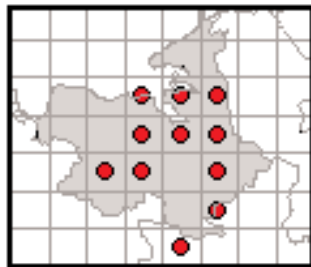

- Hop to It Frog Survey 2003
- Hop to It Frog Survey 1997
- Hop to It Frog Survey 1997 & 2003
- All published frog surveys (1979 - 2003)

## Co. Roscommon

Frog distribution obtained for the Hop to It Survey 2003.

Combined frog distribution obtained for the Hop to It Surveys 1997 & 2003.

Distribution based on all published frog surveys (1979 - 2003)

## Co. Sligo

Frog distribution obtained for the Hop to It Survey 2003.

Combined frog distribution obtained for the Hop to It Surveys 1997 & 2003.

Distribution based on all published frog surveys (1979 - 2003)