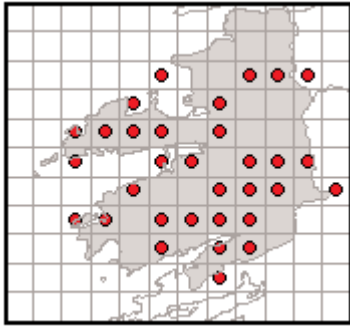

## Co. Dublin

Frog distribution obtained for the Hop to It Survey 2003.

Combined frog distribution obtained for the Hop to It Surveys 1997 & 2003.

Distribution based on all published frog surveys (1979 - 2003)

## Co. Fermanagh

Frog distribution obtained for the Hop to It Survey 2003.

Combined frog distribution obtained for the Hop to It Surveys 1997 & 2003.

Distribution based on all published frog surveys (1979 - 2003)

## Co. Galway

Frog distribution obtained for the Hop to It Survey 2003.

Combined frog distribution obtained for the Hop to It Surveys 1997 & 2003.

Distribution based on all published frog surveys (1979 - 2003)

## Co. Kerry

Frog distribution obtained for the Hop to It Survey 2003.

Combined frog distribution obtained for the Hop to It Surveys 1997 & 2003.

Distribution based on all published frog surveys (1979 - 2003)