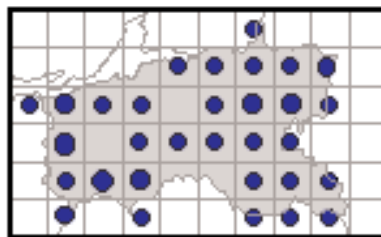

## Co. Kilkenny

Frog distribution obtained for the Hop to It Survey 2003.

Combined frog distribution obtained for the Hop to It Surveys 1997 & 2003.

Distribution based on all published frog surveys (1979 - 2003)

## Co. Laois

Frog distribution obtained for the Hop to It Survey 2003.

Combined frog distribution obtained for the Hop to It Surveys 1997 & 2003.

Distribution based on all published frog surveys (1979 - 2003)

## Co. Leitrim

Frog distribution obtained for the Hop to It Survey 2003.

Combined frog distribution obtained for the Hop to It Surveys 1997 & 2003.

Distribution based on all published frog surveys (1979 - 2003)

## Co. Limerick

Frog distribution obtained for the Hop to It Survey 2003.

Combined frog distribution obtained for the Hop to It Surveys 1997 & 2003.

Distribution based on all published frog surveys (1979 - 2003)