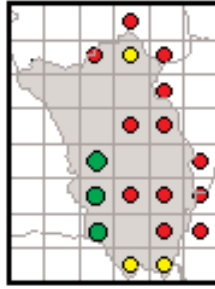

## Co. Galway

Frog distribution obtained for the Hop to It Survey 2003.

Combined frog distribution obtained for the Hop to It Surveys 1997 & 2003.

Distribution based on all published frog surveys (1979 - 2003)

## Co. Kerry

Frog distribution obtained for the Hop to It Survey 2003.

Combined frog distribution obtained for the Hop to It Surveys 1997 & 2003.

Distribution based on all published frog surveys (1979 - 2003)

## Co. Kildare

Frog distribution obtained for the Hop to It Survey 2003.

Combined frog distribution obtained for the Hop to It Surveys 1997 & 2003.

Distribution based on all published frog surveys (1979 - 2003)

## Co. Kilkenny

Frog distribution obtained for the Hop to It Survey 2003.

Combined frog distribution obtained for the Hop to It Surveys 1997 & 2003.

Distribution based on all published frog surveys (1979 - 2003)