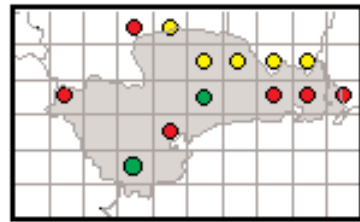

Combined frog distribution obtained for the Hop to It Surveys 1997 & 2003.