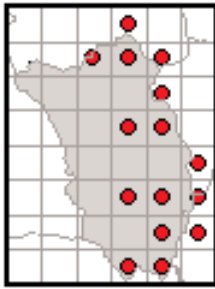

## Co. Galway

Frog distribution obtained for the Hop to It Survey 2003.

Combined frog distribution obtained for the Hop to It Surveys 1997 & 2003.

Distribution based on all published frog surveys (1979 - 2003)

## Co. Kerry

Frog distribution obtained for the Hop to It Survey 2003.

Combined frog distribution obtained for the Hop to It Surveys 1997 & 2003.

Distribution based on all published frog surveys (1979 - 2003)

## Co. Kildare

Frog distribution obtained for the Hop to It Survey 2003.

Combined frog distribution obtained for the Hop to It Surveys 1997 & 2003.

Distribution based on all published frog surveys (1979 - 2003)

## Co. Kilkenny

Frog distribution obtained for the Hop to It Survey 2003.

Combined frog distribution obtained for the Hop to It Surveys 1997 & 2003.

Distribution based on all published frog surveys (1979 - 2003)