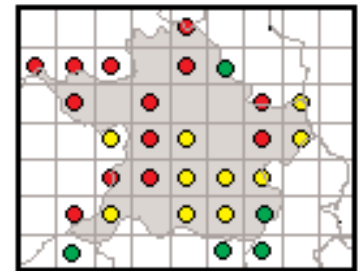

## Co. Louth

Frog distribution obtained for the Hop to It Survey 2003.

Combined frog distribution obtained for the Hop to It Surveys 1997 & 2003.

## Co. Mayo

Frog distribution obtained for the Hop to It Survey 2003.

Combined frog distribution obtained for the Hop to It Surveys 1997 & 2003.

Distribution based on all published frog surveys (1979 - 2003)

## Co. Meath

Frog distribution obtained for the Hop to It Survey 2003.

Combined frog distribution obtained for the Hop to It Surveys 1997 & 2003.

Distribution based on all published frog surveys (1979 - 2003)