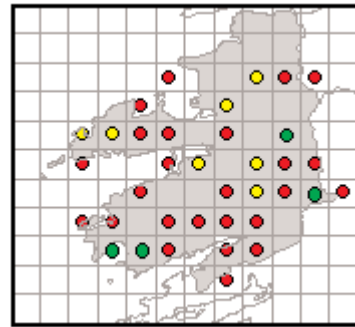

## Co. Dublin

Frog distribution obtained for the Hop to It Survey 2003.

Combined frog distribution obtained for the Hop to It Surveys 1997 & 2003.

Distribution based on all published frog surveys (1979 - 2003)

## Co. Fermanagh

Frog distribution obtained for the Hop to It Survey 2003.

Combined frog distribution obtained for the Hop to It Surveys 1997 & 2003.

Distribution based on all published frog surveys (1979 - 2003)

## Co. Galway

Frog distribution obtained for the Hop to It Survey 2003.

Combined frog distribution obtained for the Hop to It Surveys 1997 & 2003.

Distribution based on all published frog surveys (1979 - 2003)

## Co. Kerry

Frog distribution obtained for the Hop to It Survey 2003.

Combined frog distribution obtained for the Hop to It Surveys 1997 & 2003.

Distribution based on all published frog surveys (1979 - 2003)