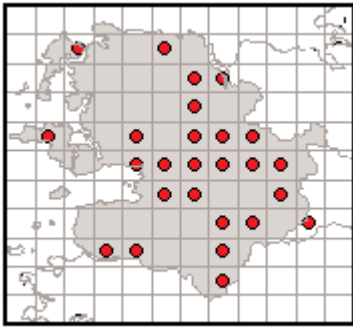

## Co. Longford

Frog distribution obtained for the Hop to It Survey 2003.

Combined frog distribution obtained for the Hop to It Surveys 1997 & 2003.

Distribution based on all published frog surveys (1979 - 2003)

## Co. Louth

Frog distribution obtained for the Hop to It Survey 2003.

Combined frog distribution obtained for the Hop to It Surveys 1997 & 2003.

## Co. Mayo

Frog distribution obtained for the Hop to It Survey 2003.

Combined frog distribution obtained for the Hop to It Surveys 1997 & 2003.

Distribution based on all published frog surveys (1979 - 2003)