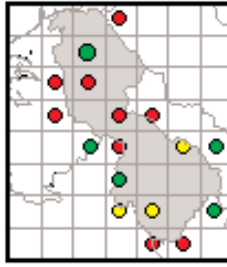

## Co. Kildare

Frog distribution obtained for the Hop to It Survey 2003.

Combined frog distribution obtained for the Hop to It Surveys 1997 & 2003.

Distribution based on all published frog surveys (1979 - 2003)

## Co. Kilkenny

Frog distribution obtained for the Hop to It Survey 2003.

Combined frog distribution obtained for the Hop to It Surveys 1997 & 2003.

Distribution based on all published frog surveys (1979 - 2003)

## Co. Laois

Frog distribution obtained for the Hop to It Survey 2003.

Combined frog distribution obtained for the Hop to It Surveys 1997 & 2003.

Distribution based on all published frog surveys (1979 - 2003)

## Co. Leitrim

Frog distribution obtained for the Hop to It Survey 2003.

Combined frog distribution obtained for the Hop to It Surveys 1997 & 2003.

Distribution based on all published frog surveys (1979 - 2003)