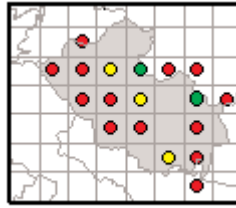

## Co. Donegal

Frog distribution obtained for the Hop to It Survey 2003.

Combined frog distribution obtained for the Hop to It Surveys 1997 & 2003.

Distribution based on all published frog surveys (1979 - 2003)

## Co. Down

Frog distribution obtained for the Hop to It Survey 2003.

Combined frog distribution obtained for the Hop to It Surveys 1997 & 2003.

Distribution based on all published frog surveys (1979 - 2003)

## Co. Dublin

Frog distribution obtained for the Hop to It Survey 2003.

Combined frog distribution obtained for the Hop to It Surveys 1997 & 2003.

Distribution based on all published frog surveys (1979 - 2003)

## Co. Fermanagh

Frog distribution obtained for the Hop to It Survey 2003.

Combined frog distribution obtained for the Hop to It Surveys 1997 & 2003.

Distribution based on all published frog surveys (1979 - 2003)