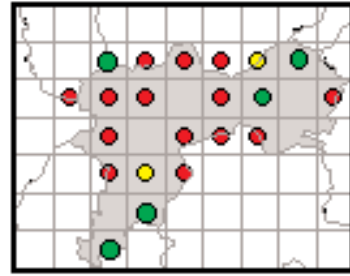

Combined frog distribution obtained for the Hop to It Surveys 1997 & 2003.