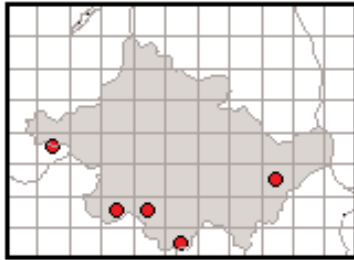

Co. Tyrone

Frog distribution obtained for the Hop to It Survey 2003.