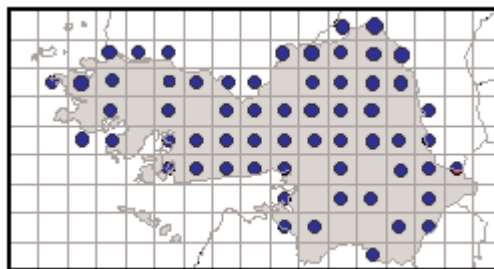

## Co. Down

Frog distribution obtained for the Hop to It Survey 2003.

Combined frog distribution obtained for the Hop to It Surveys 1997 & 2003.

Distribution based on all published frog surveys (1979 - 2003)

## Co. Dublin

Frog distribution obtained for the Hop to It Survey 2003.

Combined frog distribution obtained for the Hop to It Surveys 1997 & 2003.

Distribution based on all published frog surveys (1979 - 2003)

## Co. Fermanagh

Frog distribution obtained for the Hop to It Survey 2003.

Combined frog distribution obtained for the Hop to It Surveys 1997 & 2003.

Distribution based on all published frog surveys (1979 - 2003)

## Co. Galway

Frog distribution obtained for the Hop to It Survey 2003.

Combined frog distribution obtained for the Hop to It Surveys 1997 & 2003.

Distribution based on all published frog surveys (1979 - 2003)