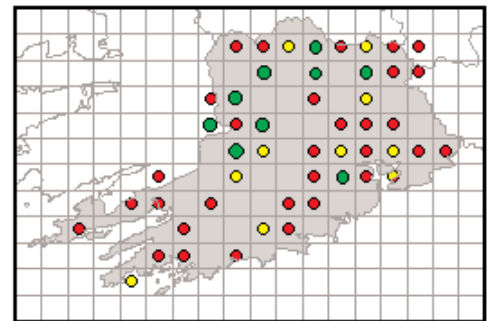

## **APPENDIX IX**

**Maps Showing the Distribution of the Common Frog in Each County in Ireland. From the Hop to It 1997 and 2003 Surveys**

## Co. Armagh

Frog distribution obtained for the Hop to It Survey 2003.

Combined frog distribution obtained for the Hop to It Surveys 1997 & 2003.

Distribution based on all published frog surveys (1979 - 2003)

## Co. Clare

Frog distribution obtained for the Hop to It Survey 2003.

Combined frog distribution obtained for the Hop to It Surveys 1997 & 2003.

Distribution based on all published frog surveys (1979 - 2003)

## Co. Cork

Frog distribution obtained for the Hop to It Survey 2003.

Combined frog distribution obtained for the Hop to It Surveys 1997 & 2003.

Distribution based on all published frog surveys (1979 - 2003)