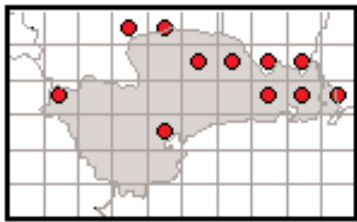

Co. Waterford

Frog distribution obtained for the Hop to It Survey 2003.