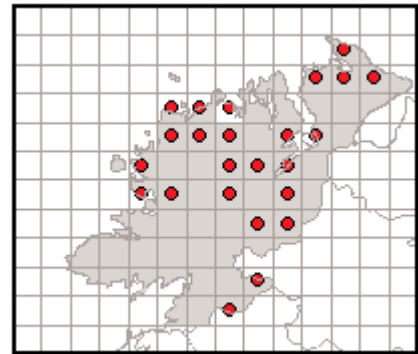

## Co. Clare

Frog distribution obtained for the Hop to It Survey 2003.

Combined frog distribution obtained for the Hop to It Surveys 1997 & 2003.

Distribution based on all published frog surveys (1979 - 2003)

## Co. Cork

Frog distribution obtained for the Hop to It Survey 2003.

Combined frog distribution obtained for the Hop to It Surveys 1997 & 2003.

Distribution based on all published frog surveys (1979 - 2003)

## Co. Derry

Frog distribution obtained for the Hop to It Survey 2003.

Combined frog distribution obtained for the Hop to It Surveys 1997 & 2003.

Distribution based on all published frog surveys (1979 - 2003)

## Co. Donegal

Frog distribution obtained for the Hop to It Survey 2003.

Combined frog distribution obtained for the Hop to It Surveys 1997 & 2003.

Distribution based on all published frog surveys (1979 - 2003)