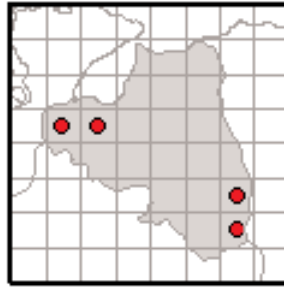

## Co. Armagh

Frog distribution obtained for the Hop to It Survey 2003.

Combined frog distribution obtained for the Hop to It Surveys 1997 & 2003.

Distribution based on all published frog surveys (1979 - 2003)

## Co. Clare

Frog distribution obtained for the Hop to It Survey 2003.

Combined frog distribution obtained for the Hop to It Surveys 1997 & 2003.

Distribution based on all published frog surveys (1979 - 2003)

## Co. Cork

Frog distribution obtained for the Hop to It Survey 2003.

Combined frog distribution obtained for the Hop to It Surveys 1997 & 2003.

Distribution based on all published frog surveys (1979 - 2003)

## Co. Derry

Frog distribution obtained for the Hop to It Survey 2003.

Combined frog distribution obtained for the Hop to It Surveys 1997 & 2003.

Distribution based on all published frog surveys (1979 - 2003)