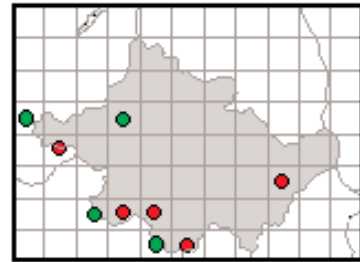

- Hop to It Frog Survey 2003
- Hop to It Frog Survey 1997
- Hop to It Frog Survey 1997 & 2003
- All published frog surveys (1979 - 2003)

## Co. Tipperary

Frog distribution obtained for the Hop to It Survey 2003.

Combined frog distribution obtained for the Hop to It Surveys 1997 & 2003.

Distribution based on all published frog surveys (1979 - 2003)

## Co. Tyrone

Frog distribution obtained for the Hop to It Survey 2003.

Combined frog distribution obtained for the Hop to It Surveys 1997 & 2003.

Distribution based on all published frog surveys (1979 - 2003)