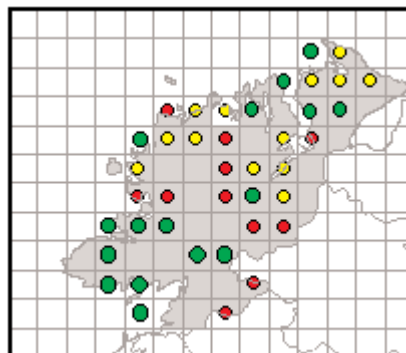

## Co. Clare

Frog distribution obtained for the Hop to It Survey 2003.

Combined frog distribution obtained for the Hop to It Surveys 1997 & 2003.

Distribution based on all published frog surveys (1979 - 2003)

## Co. Cork

Frog distribution obtained for the Hop to It Survey 2003.

Combined frog distribution obtained for the Hop to It Surveys 1997 & 2003.

Distribution based on all published frog surveys (1979 - 2003)

## Co. Derry

Frog distribution obtained for the Hop to It Survey 2003.

Combined frog distribution obtained for the Hop to It Surveys 1997 & 2003.

Distribution based on all published frog surveys (1979 - 2003)

## Co. Donegal

Frog distribution obtained for the Hop to It Survey 2003.

Combined frog distribution obtained for the Hop to It Surveys 1997 & 2003.

Distribution based on all published frog surveys (1979 - 2003)