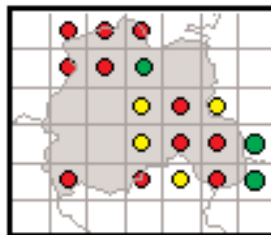

## Co. Kerry

Frog distribution obtained for the Hop to It Survey 2003.

Combined frog distribution obtained for the Hop to It Surveys 1997 & 2003.

Distribution based on all published frog surveys (1979 - 2003)

## Co. Kildare

Frog distribution obtained for the Hop to It Survey 2003.

Combined frog distribution obtained for the Hop to It Surveys 1997 & 2003.

Distribution based on all published frog surveys (1979 - 2003)

## Co. Kilkenny

Frog distribution obtained for the Hop to It Survey 2003.

Combined frog distribution obtained for the Hop to It Surveys 1997 & 2003.

Distribution based on all published frog surveys (1979 - 2003)

## Co. Laois

Frog distribution obtained for the Hop to It Survey 2003.

Combined frog distribution obtained for the Hop to It Surveys 1997 & 2003.

Distribution based on all published frog surveys (1979 - 2003)