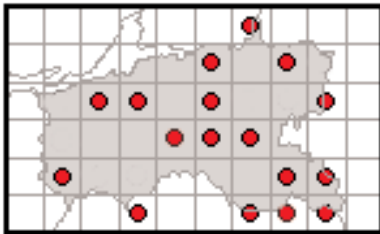

## Co. Kilkenny

Frog distribution obtained for the Hop to It Survey 2003.

Combined frog distribution obtained for the Hop to It Surveys 1997 & 2003.

Distribution based on all published frog surveys (1979 - 2003)

## Co. Laois

Frog distribution obtained for the Hop to It Survey 2003.

Combined frog distribution obtained for the Hop to It Surveys 1997 & 2003.

Distribution based on all published frog surveys (1979 - 2003)

## Co. Leitrim

Frog distribution obtained for the Hop to It Survey 2003.

Combined frog distribution obtained for the Hop to It Surveys 1997 & 2003.

Distribution based on all published frog surveys (1979 - 2003)

## Co. Limerick

Frog distribution obtained for the Hop to It Survey 2003.

Combined frog distribution obtained for the Hop to It Surveys 1997 & 2003.

Distribution based on all published frog surveys (1979 - 2003)