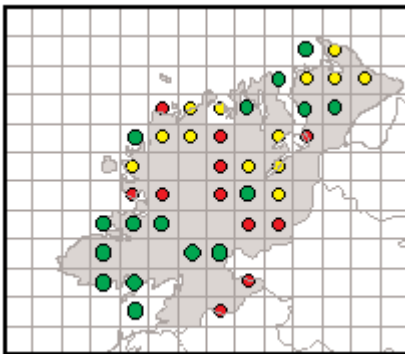

## Co. Clare

Frog distribution obtained for the Hop to It Survey 2003.

Combined frog distribution obtained for the Hop to It Surveys 1997 & 2003.

Distribution based on all published frog surveys (1979 - 2003)

## Co. Cork

Frog distribution obtained for the Hop to It Survey 2003.

Combined frog distribution obtained for the Hop to It Surveys 1997 & 2003.

Distribution based on all published frog surveys (1979 - 2003)

## Co. Derry

Frog distribution obtained for the Hop to It Survey 2003.

Combined frog distribution obtained for the Hop to It Surveys 1997 & 2003.

Distribution based on all published frog surveys (1979 - 2003)

## Co. Donegal

Frog distribution obtained for the Hop to It Survey 2003.

Combined frog distribution obtained for the Hop to It Surveys 1997 & 2003.

Distribution based on all published frog surveys (1979 - 2003)