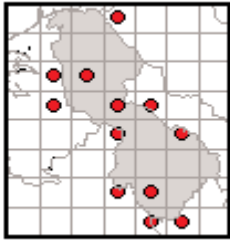

## Co. Kildare

Frog distribution obtained for the Hop to It Survey 2003.

Combined frog distribution obtained for the Hop to It Surveys 1997 & 2003.

Distribution based on all published frog surveys (1979 - 2003)

## Co. Kilkenny

Frog distribution obtained for the Hop to It Survey 2003.

Combined frog distribution obtained for the Hop to It Surveys 1997 & 2003.

Distribution based on all published frog surveys (1979 - 2003)

## Co. Laois

Frog distribution obtained for the Hop to It Survey 2003.

Combined frog distribution obtained for the Hop to It Surveys 1997 & 2003.

Distribution based on all published frog surveys (1979 - 2003)

## Co. Leitrim

Frog distribution obtained for the Hop to It Survey 2003.

Combined frog distribution obtained for the Hop to It Surveys 1997 & 2003.

Distribution based on all published frog surveys (1979 - 2003)