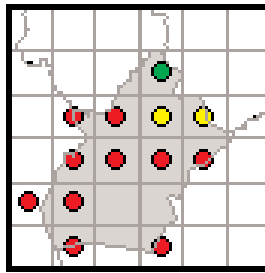

Combined frog distribution obtained for the Hop to It Surveys 1997 & 2003.