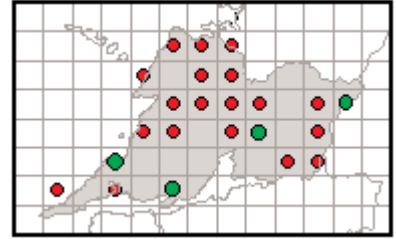

## **APPENDIX IX**

**Maps Showing the Distribution of the Common Frog in Each County in Ireland. From the Hop to It 1997 and 2003 Surveys**

## Co. Armagh

Frog distribution obtained for the Hop to It Survey 2003.

Combined frog distribution obtained for the Hop to It Surveys 1997 & 2003.

Distribution based on all published frog surveys (1979 - 2003)

## Co. Clare

Frog distribution obtained for the Hop to It Survey 2003.

Combined frog distribution obtained for the Hop to It Surveys 1997 & 2003.

Distribution based on all published frog surveys (1979 - 2003)

## Co. Cork

Frog distribution obtained for the Hop to It Survey 2003.

Combined frog distribution obtained for the Hop to It Surveys 1997 & 2003.

Distribution based on all published frog surveys (1979 - 2003)