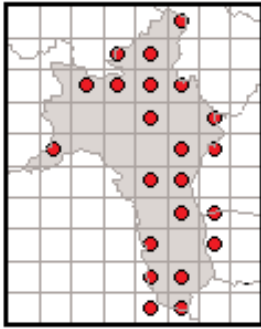

Co. Roscommon

Frog distribution obtained for the Hop to It Survey 2003.