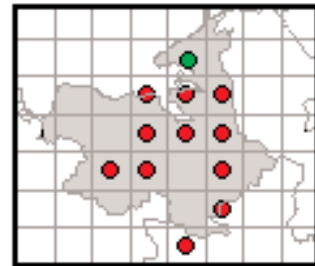

- Hop to It Frog Survey 2003
- Hop to It Frog Survey 1997
- Hop to It Frog Survey 1997 & 2003
- All published frog surveys (1979 - 2003)

## Co. Roscommon

Frog distribution obtained for the Hop to It Survey 2003.

Combined frog distribution obtained for the Hop to It Surveys 1997 & 2003.

Distribution based on all published frog surveys (1979 - 2003)

## Co. Sligo

Frog distribution obtained for the Hop to It Survey 2003.

Combined frog distribution obtained for the Hop to It Surveys 1997 & 2003.

Distribution based on all published frog surveys (1979 - 2003)