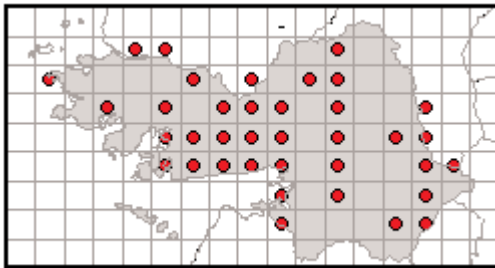

## Co. Down

Frog distribution obtained for the Hop to It Survey 2003.

Combined frog distribution obtained for the Hop to It Surveys 1997 & 2003.

Distribution based on all published frog surveys (1979 - 2003)

## Co. Dublin

Frog distribution obtained for the Hop to It Survey 2003.

Combined frog distribution obtained for the Hop to It Surveys 1997 & 2003.

Distribution based on all published frog surveys (1979 - 2003)

## Co. Fermanagh

Frog distribution obtained for the Hop to It Survey 2003.

Combined frog distribution obtained for the Hop to It Surveys 1997 & 2003.

Distribution based on all published frog surveys (1979 - 2003)

## Co. Galway

Frog distribution obtained for the Hop to It Survey 2003.

Combined frog distribution obtained for the Hop to It Surveys 1997 & 2003.

Distribution based on all published frog surveys (1979 - 2003)