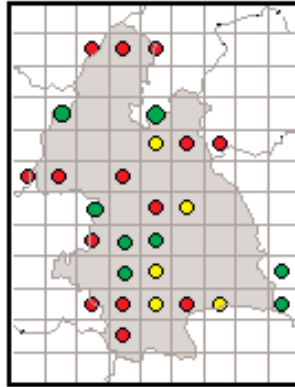

Combined frog distribution obtained for the Hop to It Surveys 1997 & 2003.