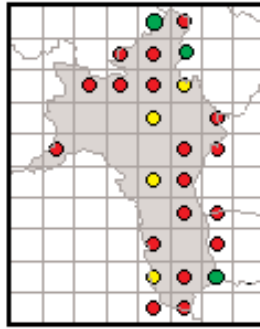

Combined frog distribution obtained for the Hop to It Surveys 1997 & 2003.