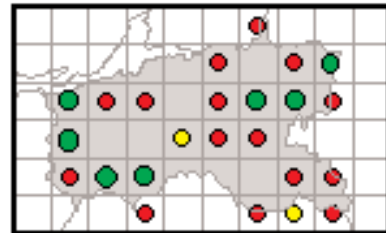

## Co. Kilkenny

Frog distribution obtained for the Hop to It Survey 2003.

Combined frog distribution obtained for the Hop to It Surveys 1997 & 2003.

Distribution based on all published frog surveys (1979 - 2003)

## Co. Laois

Frog distribution obtained for the Hop to It Survey 2003.

Combined frog distribution obtained for the Hop to It Surveys 1997 & 2003.

Distribution based on all published frog surveys (1979 - 2003)

## Co. Leitrim

Frog distribution obtained for the Hop to It Survey 2003.

Combined frog distribution obtained for the Hop to It Surveys 1997 & 2003.

Distribution based on all published frog surveys (1979 - 2003)

## Co. Limerick

Frog distribution obtained for the Hop to It Survey 2003.

Combined frog distribution obtained for the Hop to It Surveys 1997 & 2003.

Distribution based on all published frog surveys (1979 - 2003)