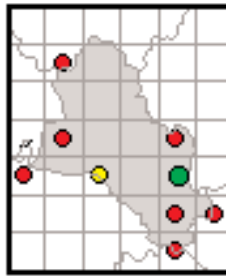

## Co. Louth

Frog distribution obtained for the Hop to It Survey 2003.

Combined frog distribution obtained for the Hop to It Surveys 1997 & 2003.

## Co. Mayo

Frog distribution obtained for the Hop to It Survey 2003.

Combined frog distribution obtained for the Hop to It Surveys 1997 & 2003.

Distribution based on all published frog surveys (1979 - 2003)

## Co. Meath

Frog distribution obtained for the Hop to It Survey 2003.

Combined frog distribution obtained for the Hop to It Surveys 1997 & 2003.

Distribution based on all published frog surveys (1979 - 2003)

## Co. Monaghan

Frog distribution obtained for the Hop to It Survey 2003.

Combined frog distribution obtained for the Hop to It Surveys 1997 & 2003.

Distribution based on all published frog surveys (1979 - 2003)