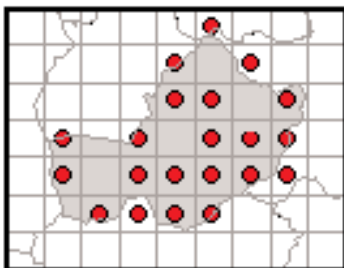

- Hop to It Frog Survey 2003
- Hop to It Frog Survey 1997
- Hop to It Frog Survey 1997 & 2003
- All published frog surveys (1979 - 2003)

## Co. Waterford

Frog distribution obtained for the Hop to It Survey 2003.

Combined frog distribution obtained for the Hop to It Surveys 1997 & 2003.

Distribution based on all published frog surveys (1979 - 2003)

## Co. Westmeath

Frog distribution obtained for the Hop to It Survey 2003.

Combined frog distribution obtained for the Hop to It Surveys 1997 & 2003.

Distribution based on all published frog surveys (1979 - 2003)