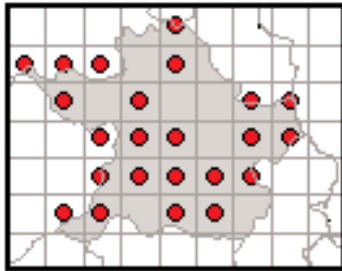

## Co. Louth

Frog distribution obtained for the Hop to It Survey 2003.

Combined frog distribution obtained for the Hop to It Surveys 1997 & 2003.

## Co. Mayo

Frog distribution obtained for the Hop to It Survey 2003.

Combined frog distribution obtained for the Hop to It Surveys 1997 & 2003.

Distribution based on all published frog surveys (1979 - 2003)

## Co. Meath

Frog distribution obtained for the Hop to It Survey 2003.

Combined frog distribution obtained for the Hop to It Surveys 1997 & 2003.

Distribution based on all published frog surveys (1979 - 2003)