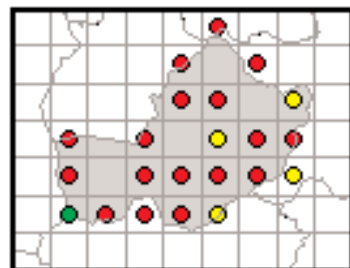

Combined frog distribution obtained for the Hop to It Surveys 1997 & 2003.