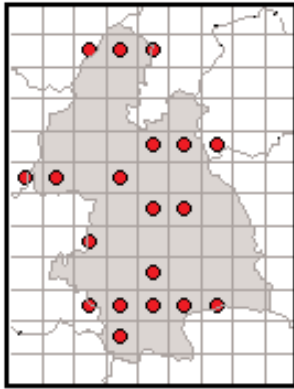

Co. Tipperary

Frog distribution obtained for the Hop to It Survey 2003.