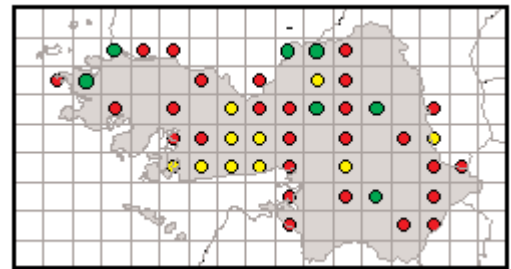

## Co. Down

Frog distribution obtained for the Hop to It Survey 2003.

Combined frog distribution obtained for the Hop to It Surveys 1997 & 2003.

Distribution based on all published frog surveys (1979 - 2003)

## Co. Dublin

Frog distribution obtained for the Hop to It Survey 2003.

Combined frog distribution obtained for the Hop to It Surveys 1997 & 2003.

Distribution based on all published frog surveys (1979 - 2003)

## Co. Fermanagh

Frog distribution obtained for the Hop to It Survey 2003.

Combined frog distribution obtained for the Hop to It Surveys 1997 & 2003.

Distribution based on all published frog surveys (1979 - 2003)

## Co. Galway

Frog distribution obtained for the Hop to It Survey 2003.

Combined frog distribution obtained for the Hop to It Surveys 1997 & 2003.

Distribution based on all published frog surveys (1979 - 2003)