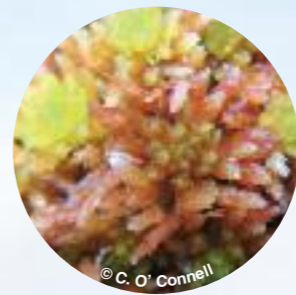

# IPCC's Blanket Bog Plant Photo Identification Guide

**Austin's Bog Moss**  
*Sphagnum austinii*  
Sfagnam

**Red Bog Moss**  
*Sphagnum capillifolium*  
Sfagnam

**Feathery Bog Moss**  
*Sphagnum cuspidatum*  
Sfagnam

**Rusty Bog Moss**  
*Sphagnum fuscum*  
Sfagnam

**Slender Cow-horn Bog-Moss**  
*Sphagnum subsecundum*  
Sfagnam

**Soft Bog Moss**  
*Sphagnum tenellum*  
Sfagnam

**Lustrous Bog Moss**  
*Sphagnum subnitens*  
Sfagnam

**Magellanic Bog Moss**  
*Sphagnum magellanicum*  
Sfagnam

**Papillose Bog Moss**  
*Sphagnum papillosum*  
Sfagnam

**Bristly Swan-neck Moss**  
*Campylopus atrovirens*  
Caonach

**Large White Moss**  
*Leucobryum glaucum*  
Canoach

**White Beak Sedge**  
*Rhynchospora alba*  
Gobsheisc

**Deer Sedge**  
*Trichophorum cespitosum*  
Cíb Cheangheal

**Black Bog Rush**  
*Schoenus nigricans*  
Sifín

**Lousewort**  
*Pedicularis sylvatica*  
Lus an Ghiolla